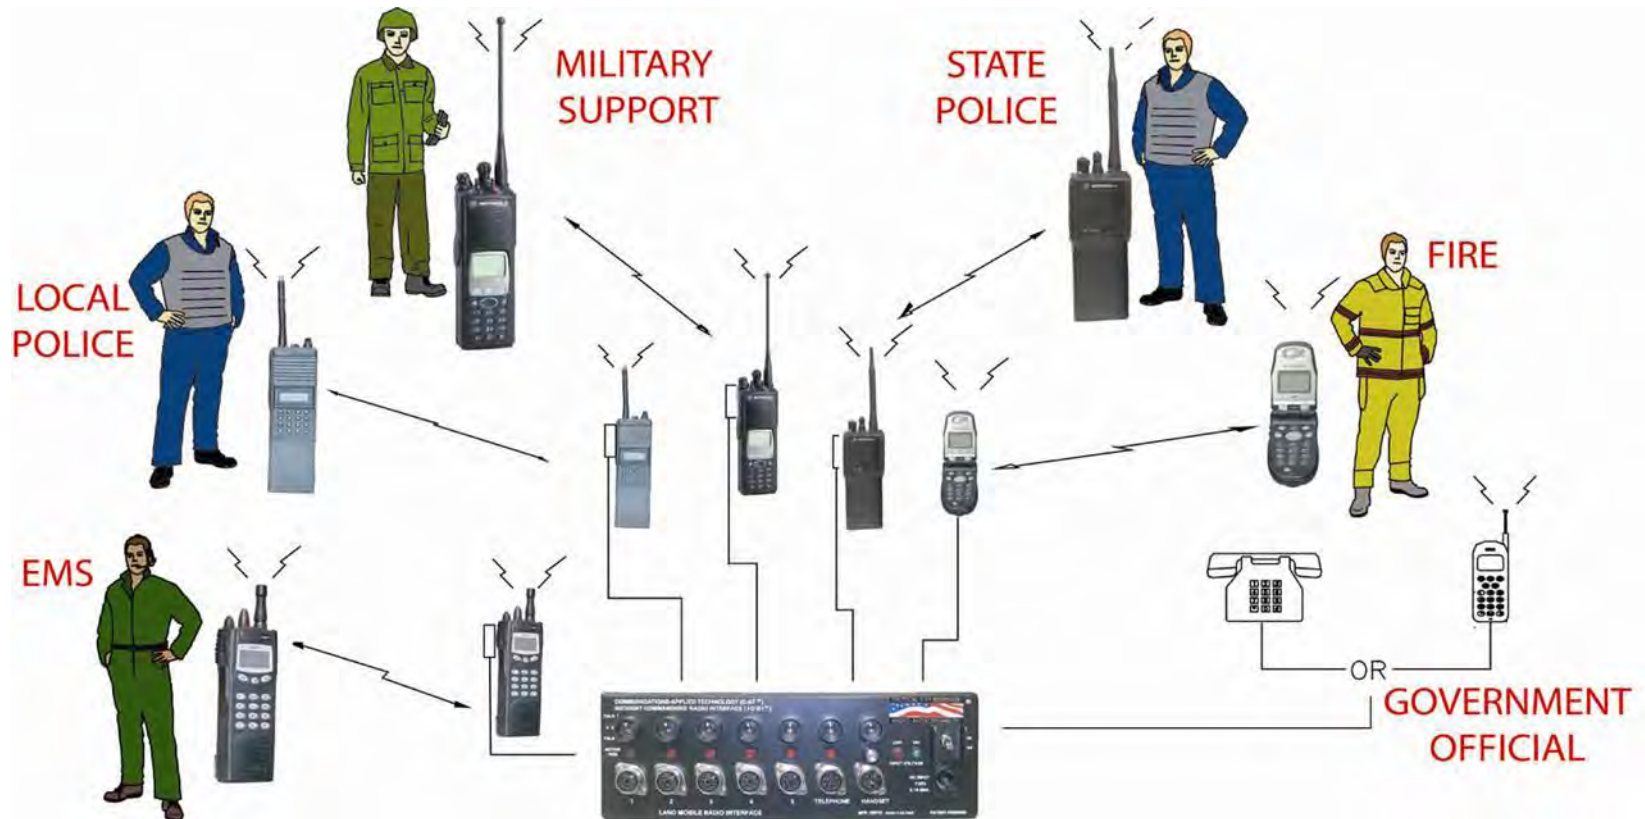

...solution to a multitude of tactical problems...

- **Interconnects US/coalition military radios, municipal public safety radios, state and federal radios, land-line/cell/satellite telephones, in moments through the unmanned ICRI.**
- **ICRI provides a rugged, highly portable, radio cross-band (VHF, UHF, 800MHz), cross platform (digital/analog, trunked /talk-around, AM/FM) capability for mutual aid operations.**
- **Enhance the radio link between warfighters operating in areas of poor RF propagation (inside-outside buildings, tunnels) and remotely located C² personnel by serving as a rapidly field-able “repeater.”**

ICRI-E....

The Equipment ICRI-2TG, 5P

A component of the WMD-CST ADVON

- **Small, rugged package/circuitry**
- **Highly portable**
Rapidly deployable (under 5 minutes)
- **Multiple radio interconnect without adding technical complexity**
- **Minimal “operator” training**
- **Wide range of power sources (including “AA” batteries)**
- ***Low cost in equipment , allocated manpower, sustainment requirements***

ICRI Mobile Command Post Capabilities...

ICRI-4TG, 10 Radio Port with RoIP/VoIP, Rack-mountable

- 4 talk group selection for all ports
- Cell and land-line telephone (POTS/PSTN) compatible
- Commercial and military satellite compatible
- Low band, VHF, 220-900MHz legacy and P25 portable/mobile compatible
- VoIP options include DTMF pad/hook/flash switch
- Operates on external 6.5V-20, 115/220 AC
- Low current drain: 200mA @12V

ICRI in Action

Extending Situational Awareness
Extending communications into subterranean areas

ICRI Capabilities...

in support of tunnel and large structure entries

ICRI-2PED

- 6 lbs
- Tactical Repeater
- 8" x 12" x 10"
- Two Radio I/O ports + telephone port + handset port
- 6 "AA" alkaline batteries in the internal housing provides a 30 hour duty cycle.
- Multiple cables (up to 5000') extends radio communications quickly and reliably