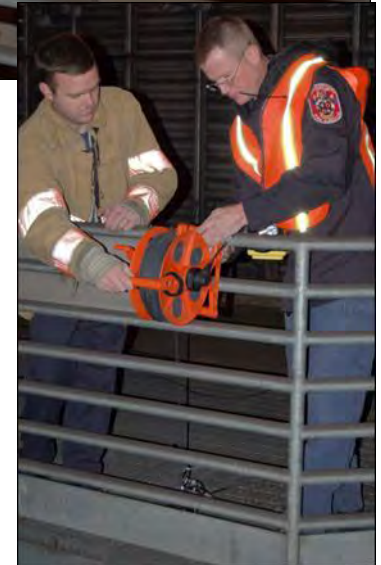

ICRI in Action

Extending Situational Awareness
Extending communications into subterranean areas

ICRI Capabilities...

in support of tunnel and large structure entries

ICRI-2PED

- 6 lbs
- Tactical Repeater
- 8" x 12" x 10"
- Two Radio I/O ports + telephone port + handset port
- 6 "AA" alkaline batteries in the internal housing provides a 30 hour duty cycle.
- Multiple cables (up to 5000') extends radio communications quickly and reliably

Recon team to TOC commo up to 5000' into a tunnel or subway system

Extending communications into ships

Extending Situational Awareness
Line-Of-Sight Radio Link to Beyond-Line-Of Sight
Using Military and Commercial satellites