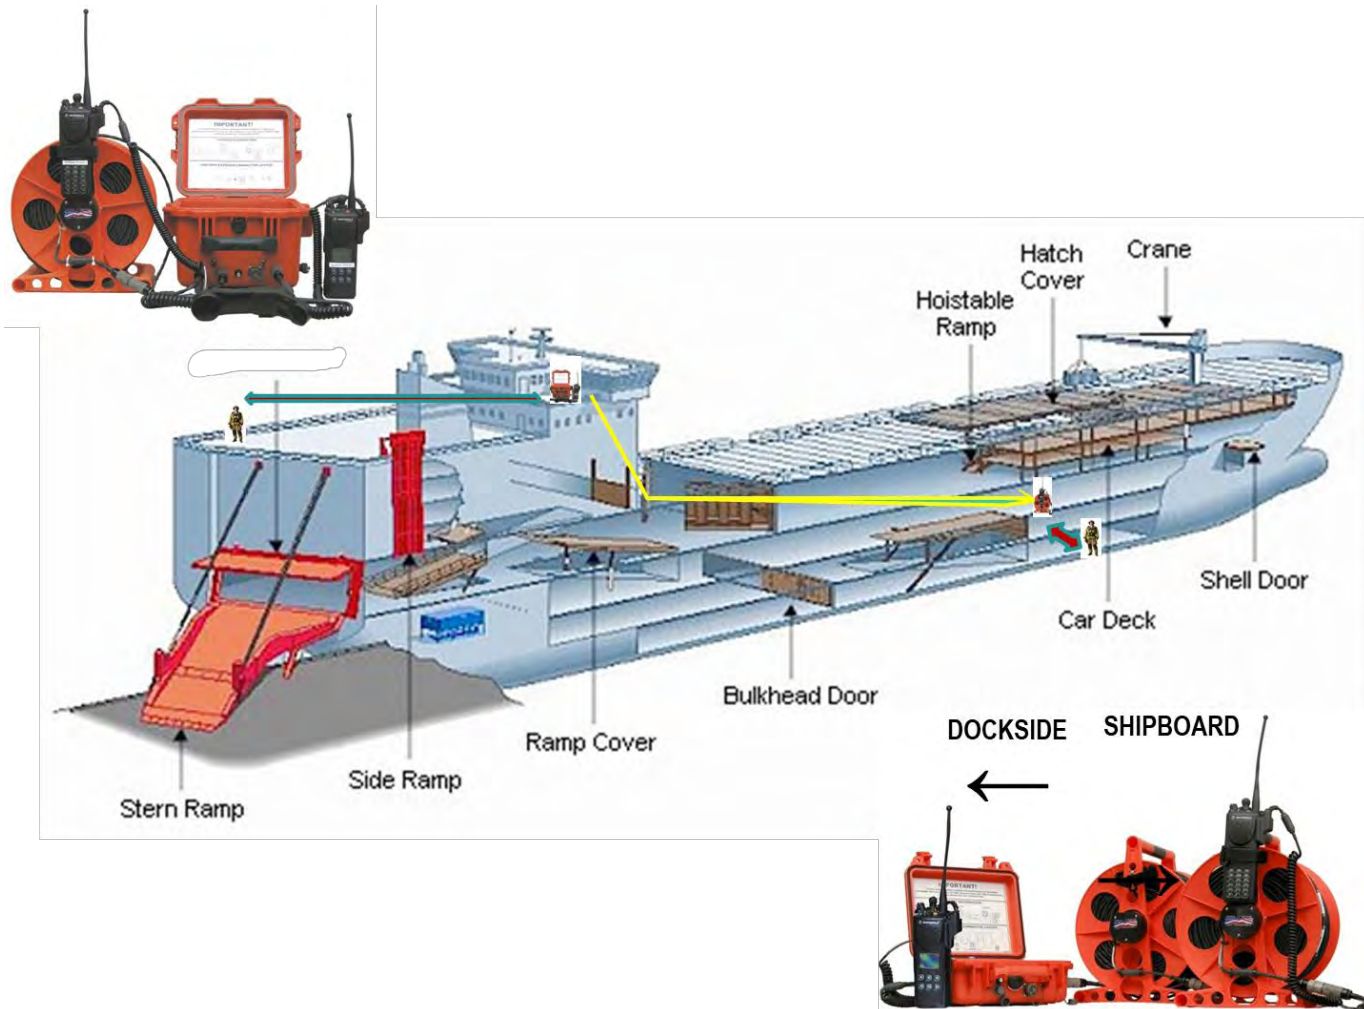

ICRI Mobile Command Post Capabilities...

ICRI-4TG, 10 Radio Port with RoIP/VoIP, Rack-mountable

- 4 talk group selection for all ports
- Cell and land-line telephone (POTS/PSTN) compatible
- Commercial and military satellite compatible
- Low band, VHF, 220-900MHz legacy and P25 portable/mobile compatible
- VoIP options include DTMF pad/hook/flash switch
- Operates on external 6.5V-20, 115/220 AC
- Low current drain: 200mA @12V

ICRI in Action

Extending Situational Awareness
Extending communications into subterranean areas

ICRI Capabilities...

in support of tunnel and large structure entries

ICRI-2PED

- 6 lbs
- Tactical Repeater
- 8" x 12" x 10"
- Two Radio I/O ports + telephone port + handset port
- 6 "AA" alkaline batteries in the internal housing provides a 30 hour duty cycle.
- Multiple cables (up to 5000') extends radio communications quickly and reliably

Recon team to TOC commo up to 5000' into a tunnel or subway system

Extending communications into ships

Extending Situational Awareness
Line-Of-Sight Radio Link to Beyond-Line-Of Sight
Using Military and Commercial satellites