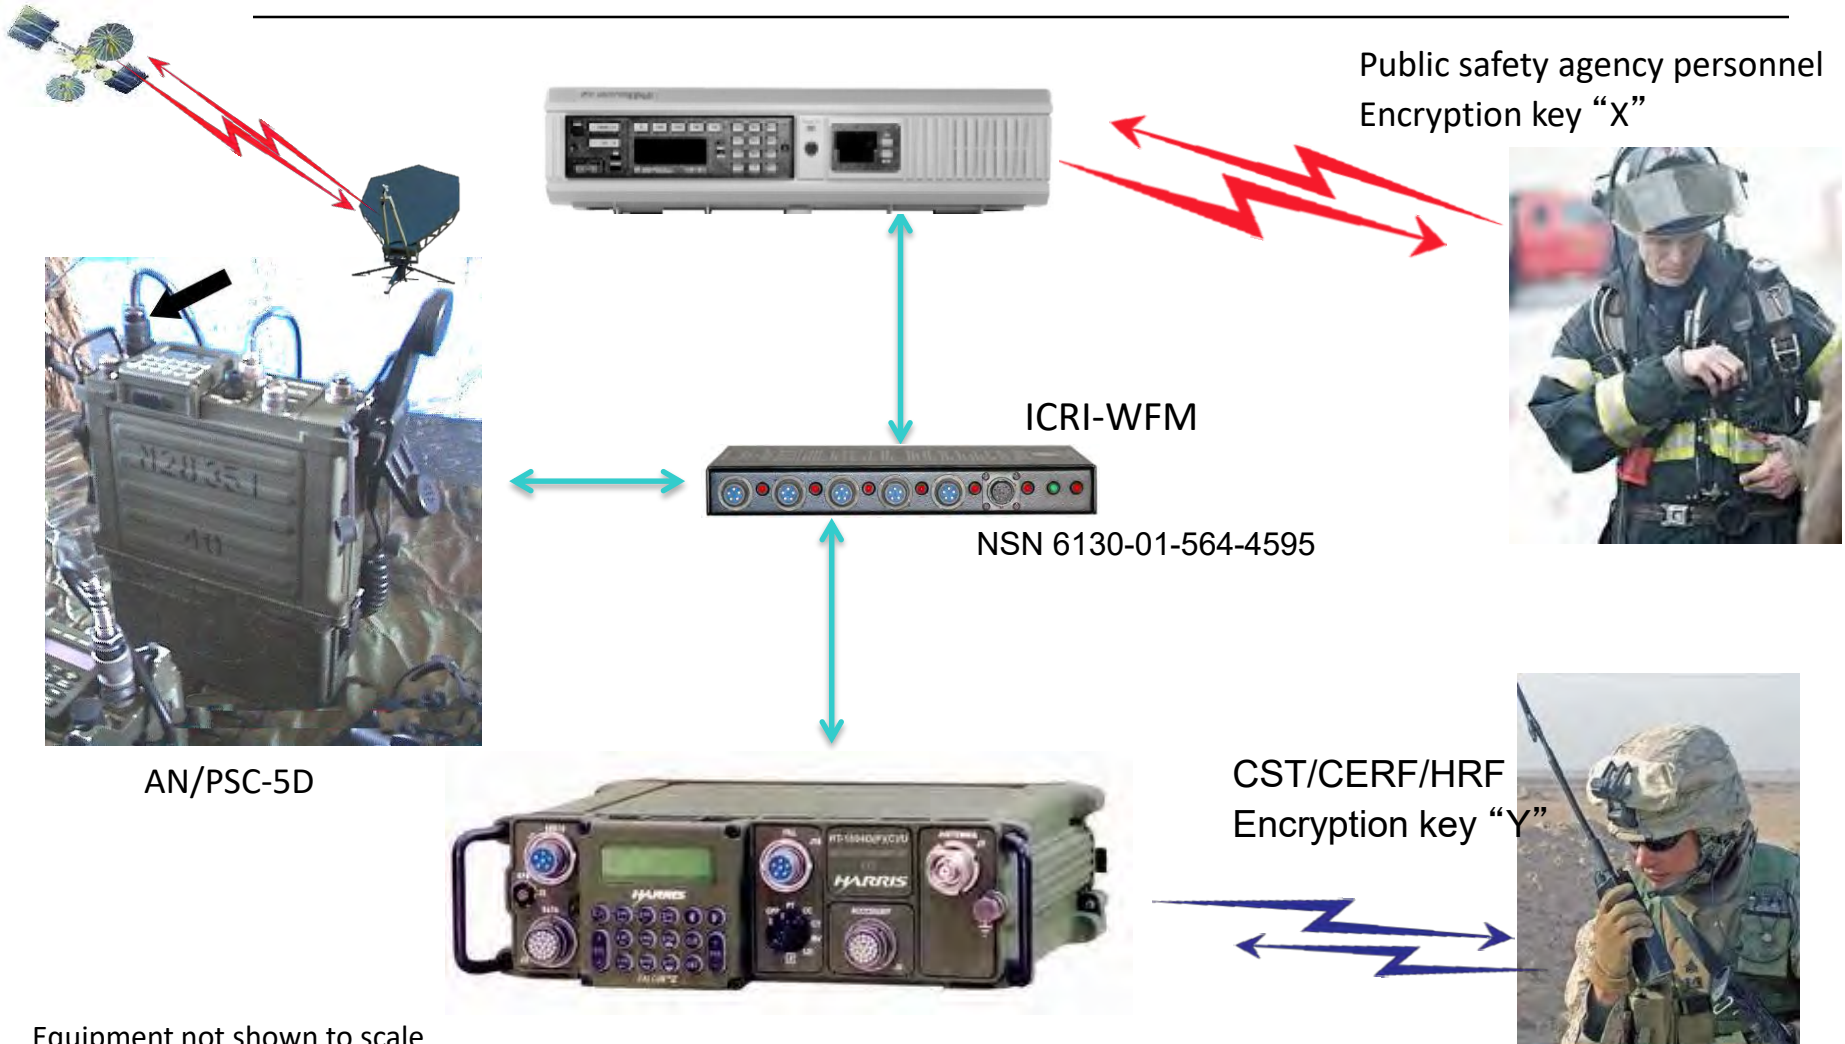

ICRI Capabilities...

Seamless Radio Comms with Civilian Public Safety Personnel *On-Scene and Beyond*

Equipment not shown to scale

ALL VOICE TRANSMISSIONS OVER RF LINKS ARE ENCRYPTED