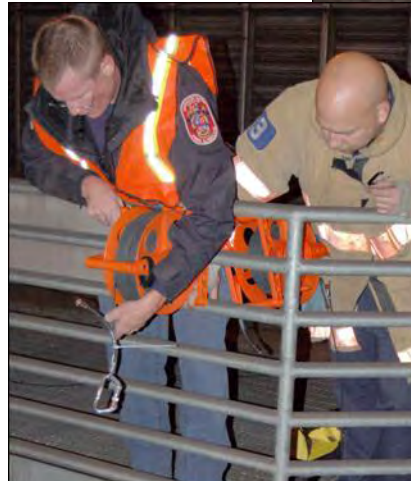

Recon team to TOC commo up to 5000' into a tunnel or subway system